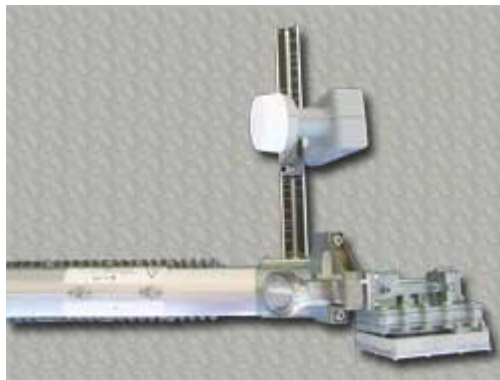

**StarBand® - Phase II**

**Direcway DW6000/7000 - Gen V**

**HughesNet "Raven"**

**Bird on a Wire (TV) Assembly**

**StarBand® - Phase II**  
Shown is the Dish 500 BOW.  
This will adapt to the StarBand®  
IA7 (129 west) satellite.