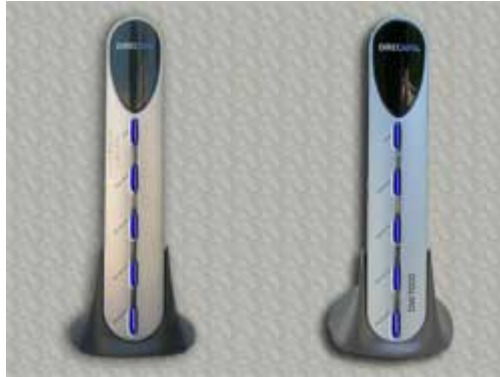

Direcway Modems Front
DW6000 (Left) DW7000 (Right)
DW6000 can no longer be commissioned