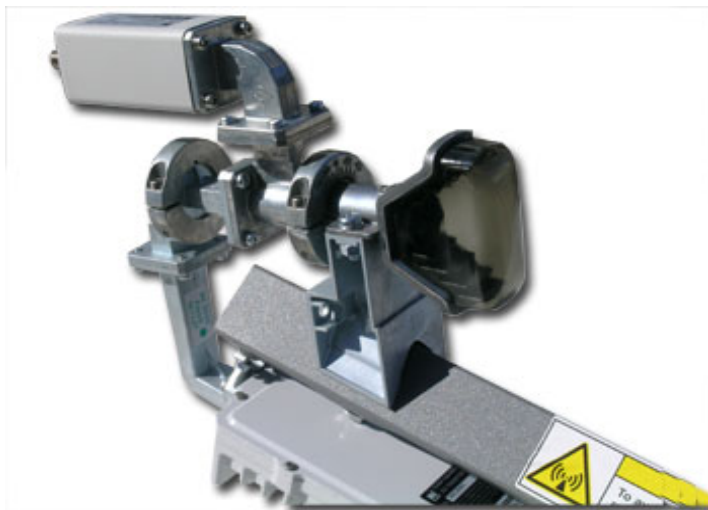

### LNB/Feed Horn Assembly

StarBand® Phase III Arm Assembly  
Length Approx. 36" Weight Approx. 7 lb.

HughesNet Prodelin Arm Assembly  
Length Approx. 36" Weight Approx. 8 lb.

StarBand® Phase III Adjustable Feed Horn