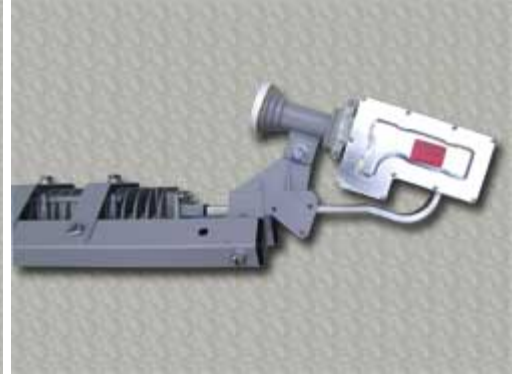

**HughesNet "Raven"
Fixed Feed Horn**