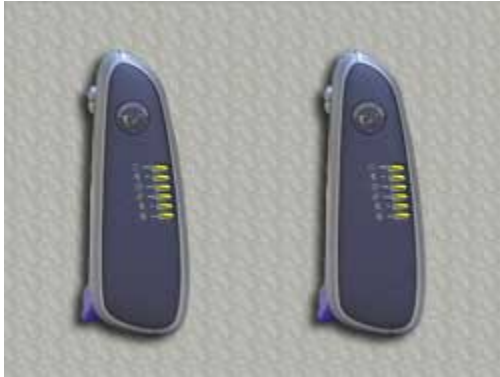

Comparison of Internet Satellite Components - Older Systems

The following is a comparison of the HughesNet (formerly Direcway) and StarBand® older equipment.

Communications Modem

StarBand® Modems Front
481 (Left) 484 (Right)
48x can no longer be commissioned