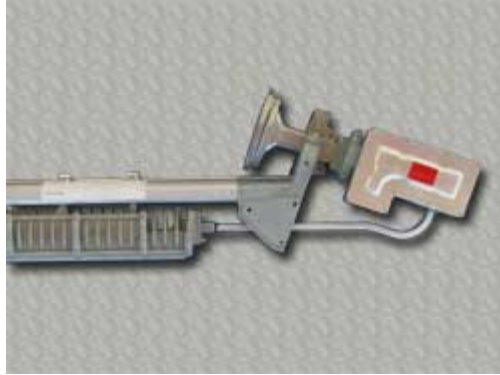

**Direcway DW6000/7000 - Gen V
Fixed Feed Horn**